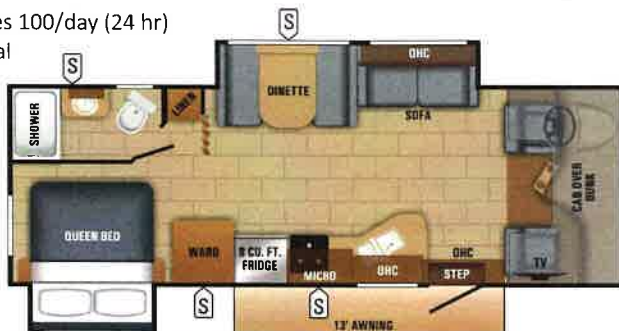

2019 Jayco 26' Class C

Motor Home with slide out
Sleeps 7-8

$1695/week F-M **$850/wknd** Extra **$250/day**

Free Miles 100/day (24 hr)
Additional miles $.65 each