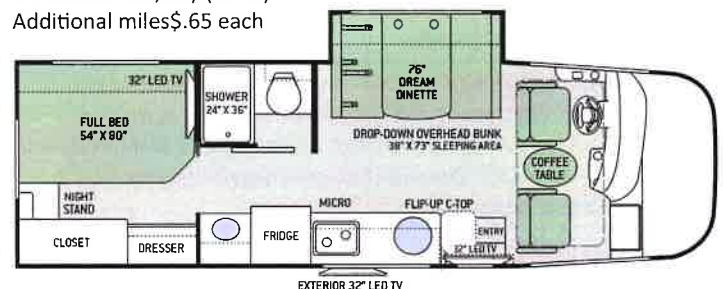

2017 Thor Vegas 25.4 Class A

Motor Home Sleeps up to 4

$1895/week F-M **$900/wknd** Extra **$300/day**

Free Miles 100/day (24 hr)
Additional miles $.65 each