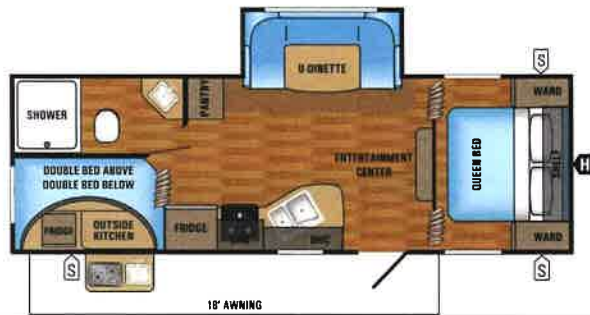

Micro Light Trailer | For small tow vehicles

Weight 2,900 lbs

Sleeps 2-3 | 2" ball

\$600/week F-M **\$300/wknd** Extra **\$90/day**

2017 Jay Flight 24' Medium size

"Bunkhouse" | Requires large SUV or large pickup

Weight 5,400 lbs

Sleeps 6-8 | 2-5/16" ball

\$800/week F-M **\$400/wknd** Extra **\$115/day**

2019 Jayco 174BH

Micro Light Trailer | For small tow vehicles

Weight 2,900 lbs

Sleeps 2-5 | 2" ball

\$600/week F-M **\$300/wknd** Extra **\$90/day**

2017 Jay Flight SLX 26' Standard Size

"Bunkhouse" | Requires large SUV or large pickup

Weight 4,700 lbs

Sleeps 6-8 | 2-5/16" ball

\$800/week F-M **\$400/wknd** Extra **\$115/day**

2019 Jay Flight SLX 19'

Micro Light Trailer | For small tow vehicles