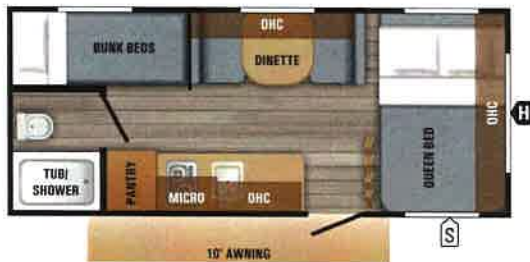

Weight 5,400 lbs

Sleeps 6-8 | 2-5/16" ball

\$800/week F-M **\$400/wknd** Extra **\$115/day**

2019 Jayco 174BH

Micro Light Trailer | For small tow vehicles

Weight 2,900 lbs

Sleeps 2-5 | 2" ball

\$600/week F-M **\$300/wknd** Extra **\$90/day**

2017 Jay Flight SLX 26' Standard Size

"Bunkhouse" | Requires large SUV or large pickup

Weight 4,700 lbs

Sleeps 6-8 | 2-5/16" ball

\$800/week F-M **\$400/wknd** Extra **\$115/day**

2019 Jay Flight SLX 19'

Micro Light Trailer | For small tow vehicles