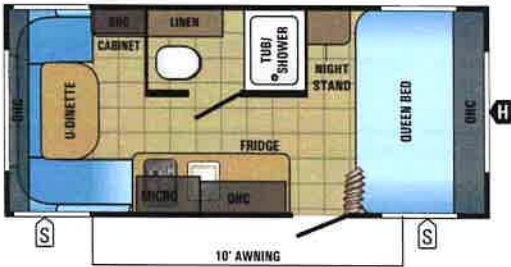

2017 Jay Flight SLX 17'

Micro Light Trailer | For small tow vehicles

Weight 2,900 lbs

Sleeps 2-3 | 2" ball

$600/week F-M **$300/wknd** Extra **$90/day**