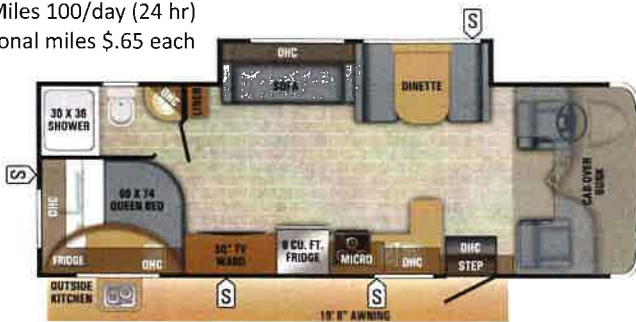

Free Miles 100/day (24 hr)
Additional miles \$.65 each

2018 Jayco 31' Class C

Motor Home with bunks and slide outs
Sleeps up to 8

\$1795/week F-M **\$875/wknd** Extra **\$290/day**

Free Miles 100/day (24 hr)
Additional miles \$.65 each